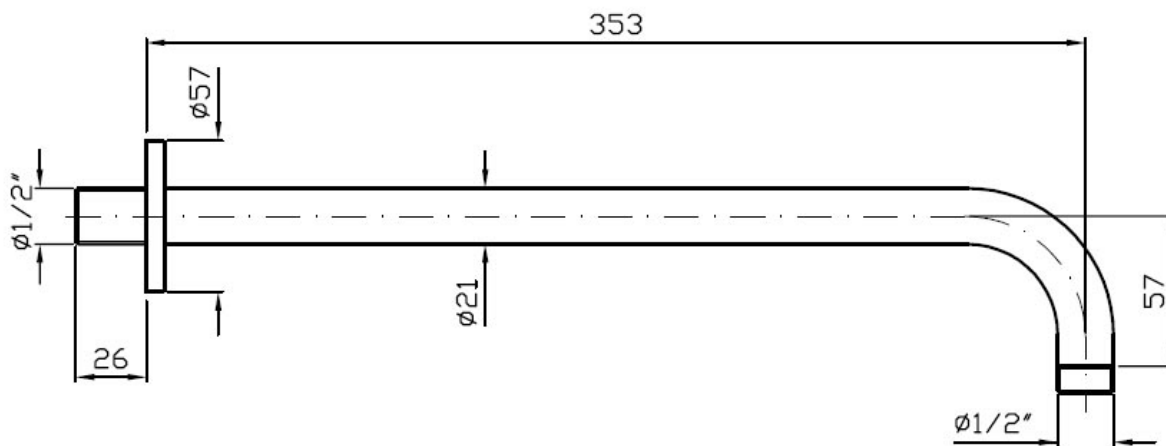

## ZUCCHETTI WALL MTD SHOWER ARM 350MM - CHROME

Z93027

\$409

ZUCCHETTI.

Residential/Light Commercial

Suitable for Residential/Light Commercial Use (Kitchens, Bathrooms and Laundries in Motels, Hotels and Retirement Villages)