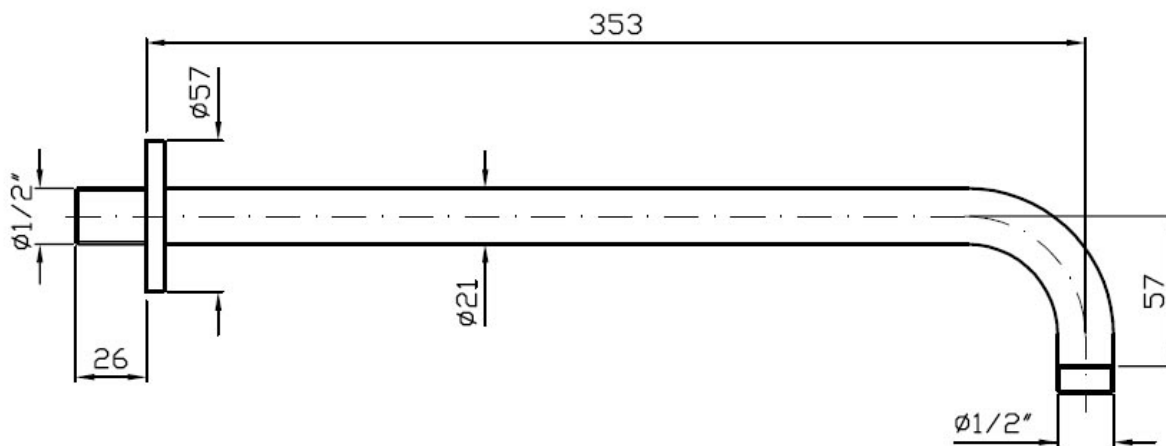

ZUCCHETTI WALL MTD SHOWER ARM 350MM - MATT WHITE

Z93027.W1

\$539

ZUCCHETTI.

	Residential/Light Commercial	Suitable for Residential/Light Commercial Use (Kitchens, Bathrooms and Laundries in Motels, Hotels and Retirement Villages)	
1	Guarantee	1 Year Guarantee on non chrome finish	
5	Guarantee	5 Year Guarantee	
	PVD Finish	PVD (Physical Vapour Disposition) is a metal-spray coating in the form of very thin layers, deposited with highly innovative technologies. Very High Surface Hardness HV > 1800	
	Made in Italy		
	Indent Only	Contact us for availability	