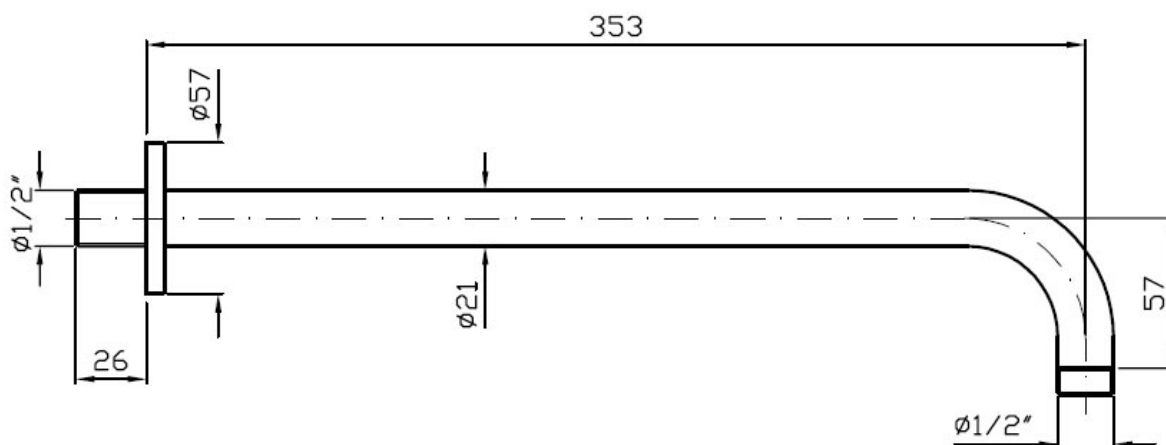

ZUCCHETTI WALL MTD SHOWER ARM 350MM - MATT BLACK

Z93027.N1

\$539

ZUCCHETTI.

Residential/Light Commercial

Suitable for Residential/Light Commercial Use (Kitchens, Bathrooms and Laundries in Motels, Hotels and Retirement Villages)