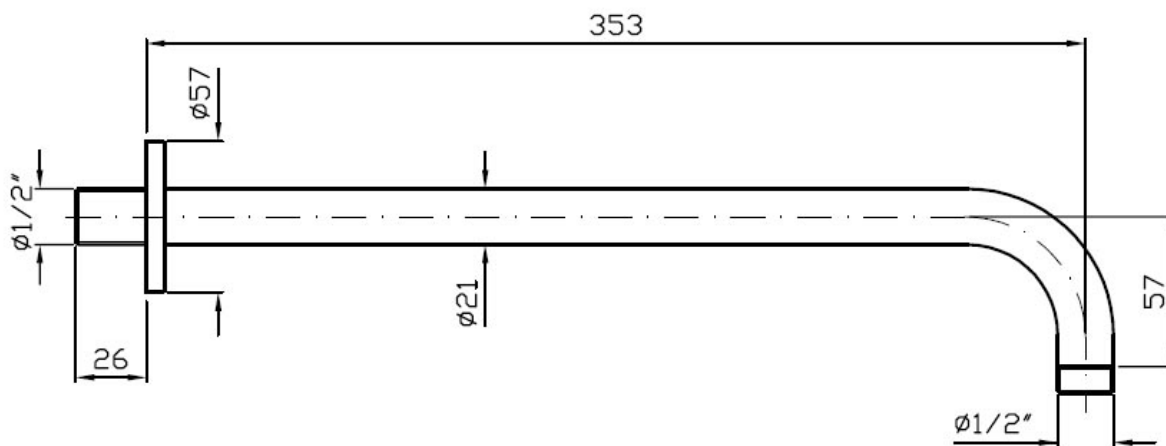

ZUCCHETTI WALL MTD SHOWER ARM 350MM - BRUSHED METAL
BLACK

ZUCCHETTI.

Z93027.C51

\$539

Residential/Light Commercial

Suitable for Residential/Light Commercial Use (Kitchens, Bathrooms and Laundries in Motels, Hotels and Retirement Villages)