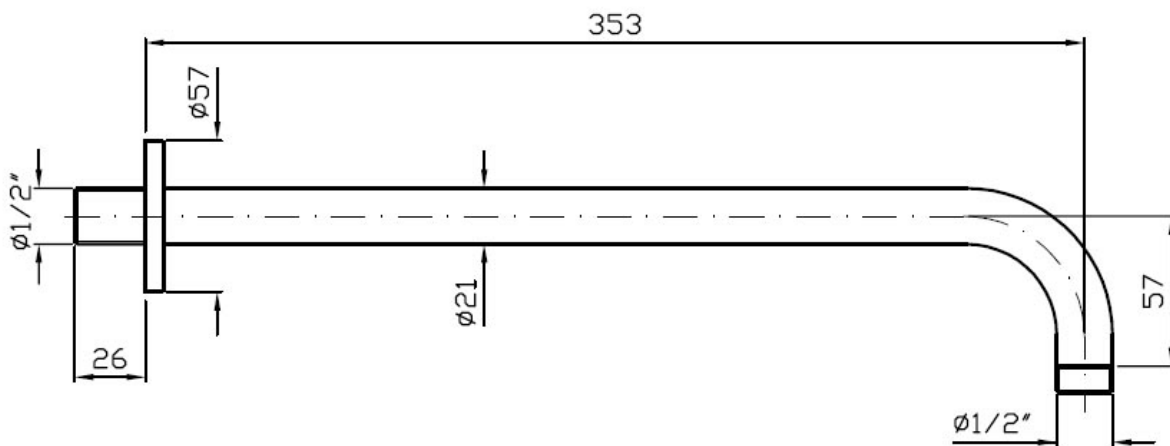

ZUCCHETTI WALL MTD SHOWER ARM 350MM - METAL BLACK

Z93027.C50
POA

ZUCCHETTI.

Residential/Light
Commercial

Suitable for Residential/Light Commercial Use (Kitchens,
Bathrooms and Laundries in Motels, Hotels and
Retirement Villages)