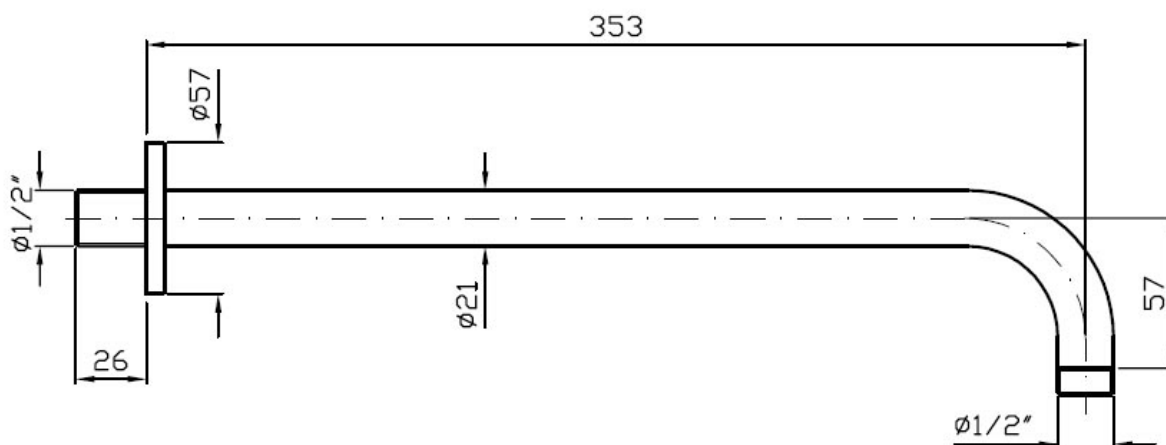

## ZUCCHETTI WALL MTD SHOWER ARM 350MM - BRUSHED GOLD

Z93027.C41

\$755

ZUCCHETTI.

Residential/Light Commercial

Suitable for Residential/Light Commercial Use (Kitchens, Bathrooms and Laundries in Motels, Hotels and Retirement Villages)