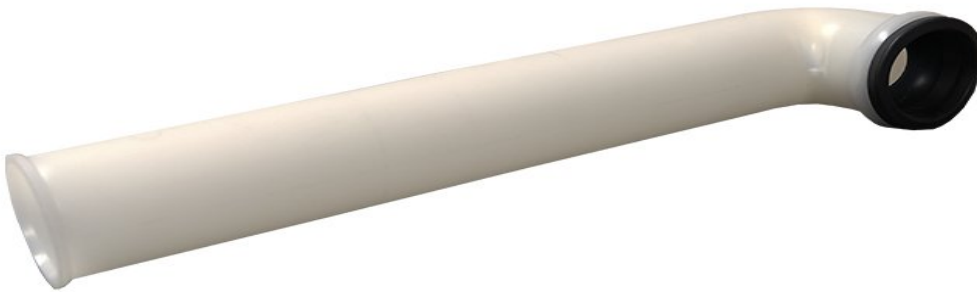

PLATINO FLUSH PIPE COMPLETE

OL049510
\$75

OLI

Residential/Light
Commercial Use

Suitable for Residential/Light Commercial Use (Kitchens,
Bathrooms and Laundries in Hotels, Motels and
Retirement Villages).

1