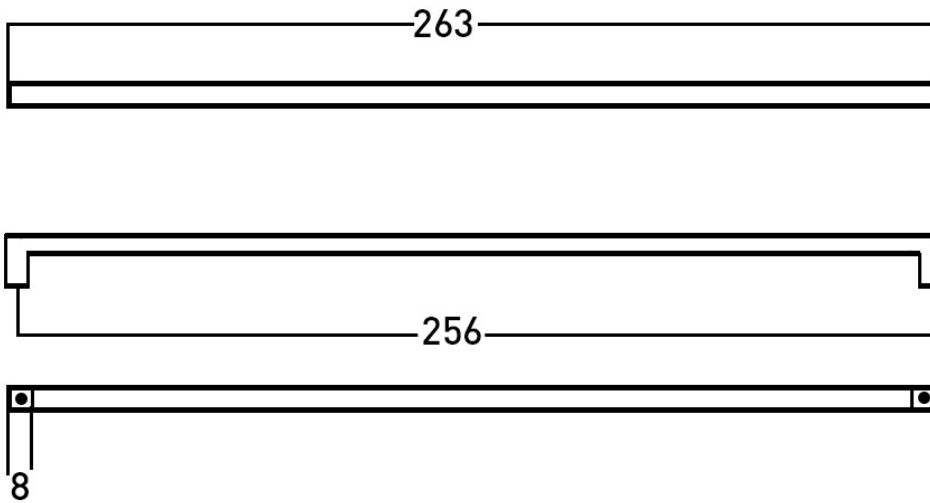

SLIM BRUSHED NICKEL HANDLE 256MM

H-3692BN
\$45

ELEMENTi

Residential/Light Commercial

Suitable for Residential/Light Commercial Use (Kitchens, Bathrooms and Laundries in Motels, Hotels and Retirement Villages)

Guarantee

5 Year Guarantee

Delivery

Minimum 15 working days

Dimensions

256(L)mm

Slim 256mm Brushed Nickel Handle.

We carry a large range of genuine & universal spare parts, those not in stock are available to order. Please email parts@robertson.co.nz or call 09 573 0490 for more information.