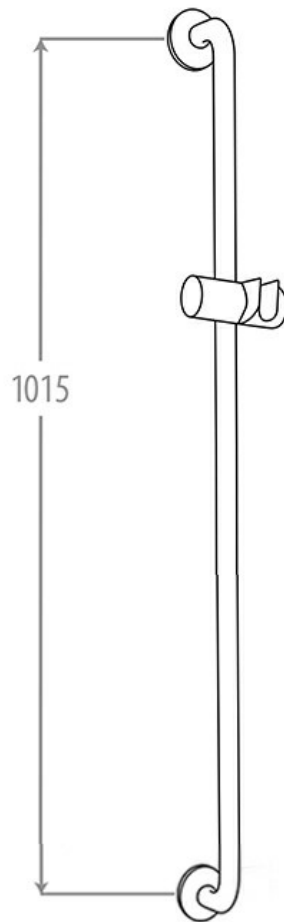

ASSIST STRAIGHT SLIDE SHOWER SAFETY RAIL 900MM BRUSHED SATIN

ELEMENTi

60872.SS

\$415

Residential/Light Commercial Use

Suitable for Residential/Light Commercial Use (Kitchens, Bathrooms and Laundries in Hotels, Motels and Retirement Villages).

Guarantee

5 Year Guarantee

Compliance

Complies with NZS 4121

Easy Clean

Easy Clean Design.

Made in New Zealand

Designed & Engineered in New Zealand