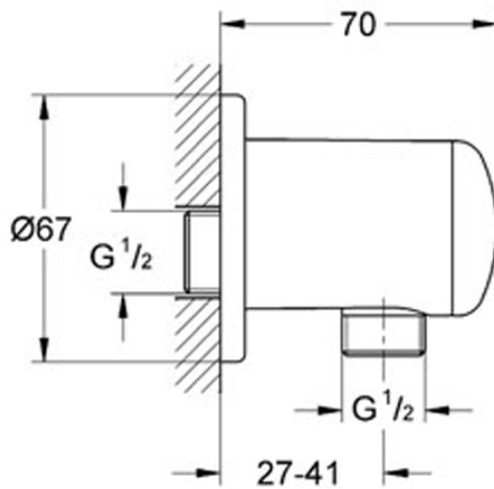

RELEXA SHOWER MALE WALL ELBOW

28671000
\$169

GROHE

Residential/Light Commercial

Suitable for Residential/Light Commercial Use (Kitchens, Bathrooms and Laundries in Motels, Hotels and Retirement Villages)

Guarantee

15 Year Guarantee

Grohe StarLight

Made-to-last surfaces ranging from precious matt to shiny like a diamond.

Weight

0.2 KG

Grohe Quality

Designed & Engineered in Germany

Male Thread