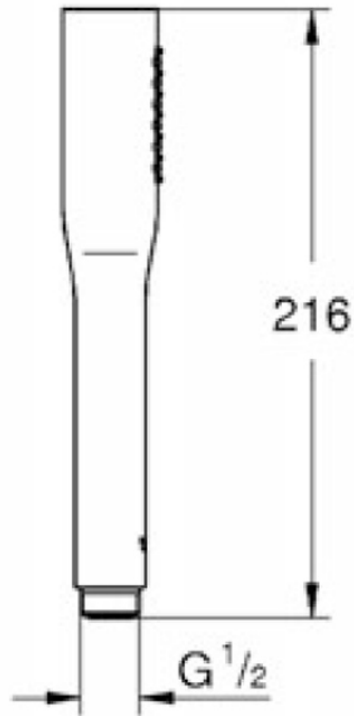

EUPHORIA COSMOPOLITAN 1 FCT HAND PIECE CHROME

27400000
$325

GROHE

Residential/Light Commercial

Suitable for Residential/Light Commercial Use (Kitchens, Bathrooms and Laundries in Motels, Hotels and Retirement Villages)

Guarantee

15 Year Guarantee

0 Star WELS rating.

More than 16 litres per minute or failing the performance requirements.

Mains Pressure

Suitable for Mains Pressure.

Grohe Light

Developed to minimise the presence of lead and nickel in drinking water

Grohe StarLight

Made-to-last surfaces ranging from precious matt to shiny like a diamond.

Grohe DreamSpray

Innovative quality showers for luxurious revitalisation and wellbeing.

Grohe CoolTouch

No scalding on hot surfaces thanks to 100% GROHE CoolTouch®

Grohe Quality

Designed & Engineered in Germany

Measuring a discreet 215 mm in length, Euphoria Stick Cosmopolitan features GROHE DreamSpray® technology – for efficient water distribution to each of its 45 nozzles – and GROHE CoolTouch® technology which ensures the handle never gets too hot.