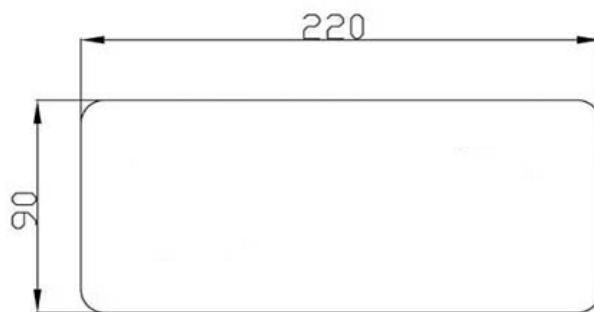

FACEPLATE FOR ION WALL BASIN MIXER - BRUSHED NICKEL

1D0098AWSP

\$89

ELEMENTi

Residential/Light
Commercial Use

Suitable for Residential/Light Commercial Use (Kitchens,
Bathrooms and Laundries in Hotels, Motels and
Retirement Villages).