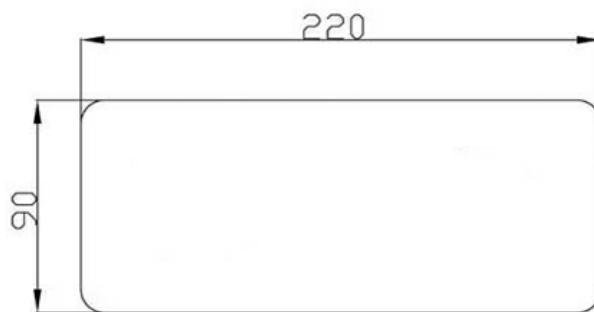

FACEPLATE FOR ION WALL BASIN MIXER - BRUSHED BRASS

1D0098AWSG

\$95

ELEMENTi

Residential/Light
Commercial Use

Suitable for Residential/Light Commercial Use (Kitchens,
Bathrooms and Laundries in Hotels, Motels and
Retirement Villages).