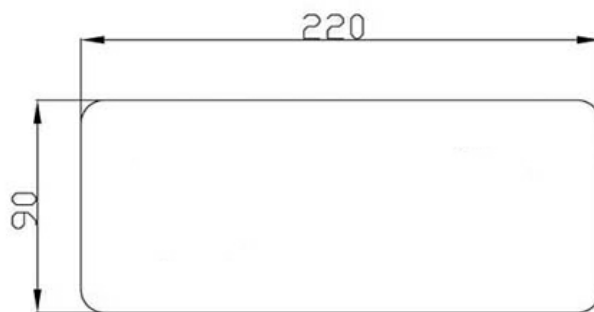

FACEPLATE FOR ION WALL BASIN MIXER - GUN METAL

1D0098AWGM

\$105

ELEMENTi

Residential/Light
Commercial Use

Suitable for Residential/Light Commercial Use (Kitchens,
Bathrooms and Laundries in Hotels, Motels and
Retirement Villages).