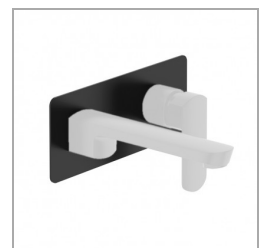

FACEPLATE FOR ION WALL BASIN MIXER - BLACK

1D0098AWGB

\$105

ELEMENTi

Residential/Light
Commercial Use

Suitable for Residential/Light Commercial Use (Kitchens,
Bathrooms and Laundries in Hotels, Motels and
Retirement Villages).

1

Guarantee

1 Year Guarantee

Replacement Faceplate for ION Wall Mounted Basin Mixer

We carry a large range of genuine & universal spare parts, those not in stock are available to order. Please email parts@robertson.co.nz or call 09 573 0490 for more information.