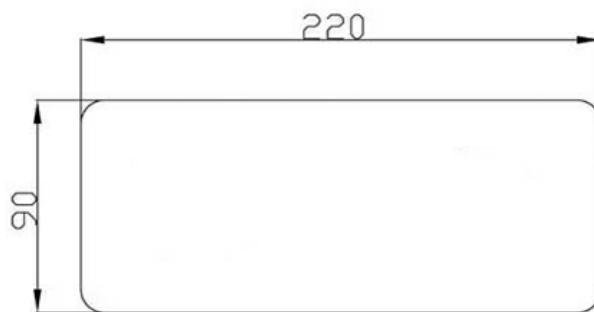

FACEPLATE FOR ION WALL BASIN MIXER - BLACK

1D0098AWGB

\$105

ELEMENTi

Residential/Light
Commercial Use

Suitable for Residential/Light Commercial Use (Kitchens,
Bathrooms and Laundries in Hotels, Motels and
Retirement Villages).