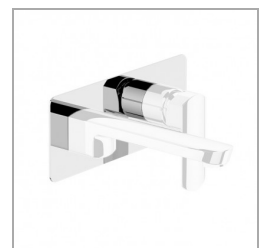

FACEPLATE FOR ION WALL BASIN MIXER - CHROME

1D0098AWCP

\$89

ELEMENTi

Residential/Light
Commercial Use

Suitable for Residential/Light Commercial Use (Kitchens,
Bathrooms and Laundries in Hotels, Motels and
Retirement Villages).

1

Guarantee

1 Year Guarantee

Replacement Faceplate for ION Wall Mounted Basin Mixer

We carry a large range of genuine & universal spare parts, those not in stock are available to order. Please email parts@robertson.co.nz or call 09 573 0490 for more information.