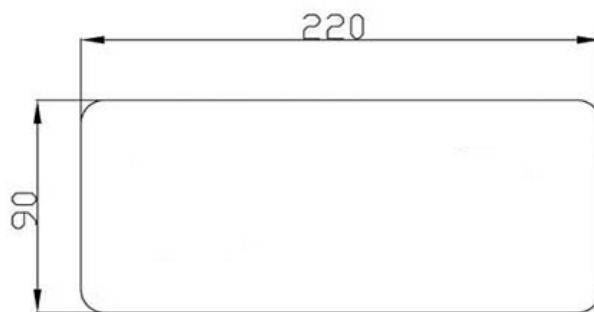

FACEPLATE FOR ION WALL BASIN MIXER - CHROME

1D0098AWCP

\$89

ELEMENTi

Residential/Light
Commercial Use

Suitable for Residential/Light Commercial Use (Kitchens,
Bathrooms and Laundries in Hotels, Motels and
Retirement Villages).