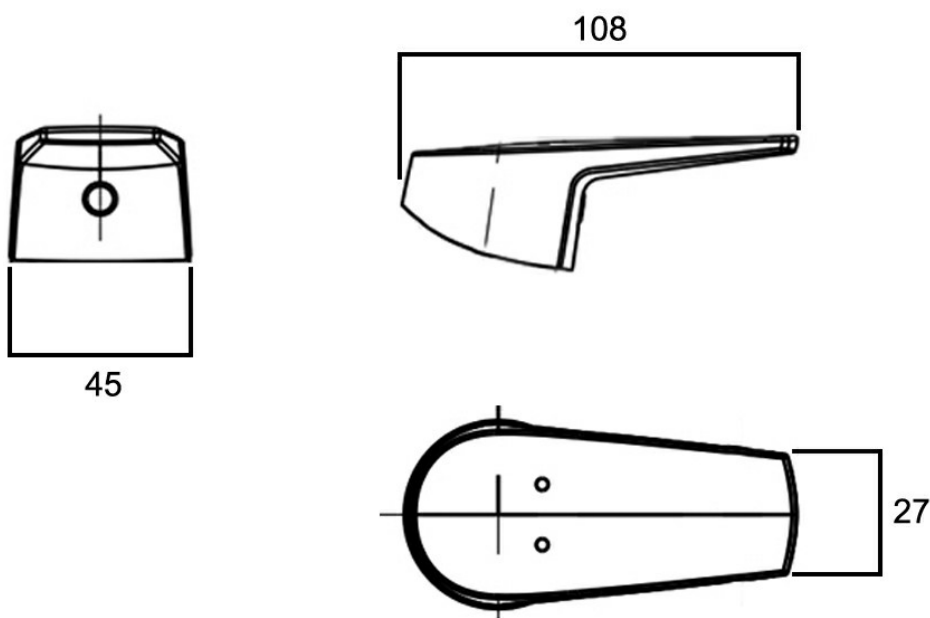

## HANDLE FOR SIMPLICITY BASIN MIXER CHROME

1580844950  
\$65

AMERICAN  
STANDARD

1

Guarantee

1 Year Guarantee

Compatible with Simplicity Basin Mixer.

We carry a large range of genuine & universal spare parts, those not in stock are available to order. Please email [parts@robertson.co.nz](mailto:parts@robertson.co.nz) or call 09 573 0490 for more information.