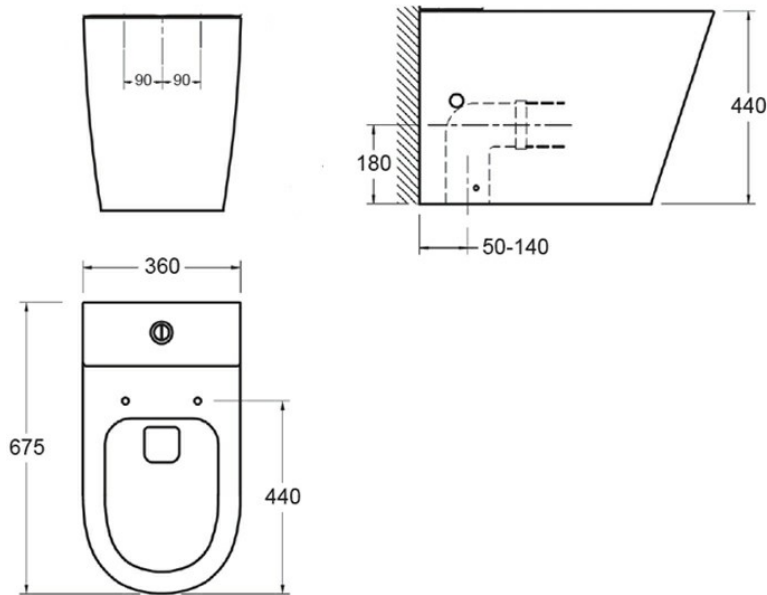

PAN FOR ENYA OVERHEIGHT CC BTW SUITE

15043.10
\$569

ELEMENTi

NOTE: A 165-220mm set out can be achieved if using a 15021.10 Pan Connector (not supplied)

Residential/Light Commercial Use

Suitable for Residential/Light Commercial Use (Kitchens, Bathrooms and Laundries in Hotels, Motels and Retirement Villages).

Hand Finished

Hand Finished Vitreous China.

Replacement Pan for Enya Overheight CC BTW Suite

We carry a large range of genuine & universal spare parts, those not in stock are available to order. Please email parts@robertson.co.nz or call 09 573 0490 for more information.