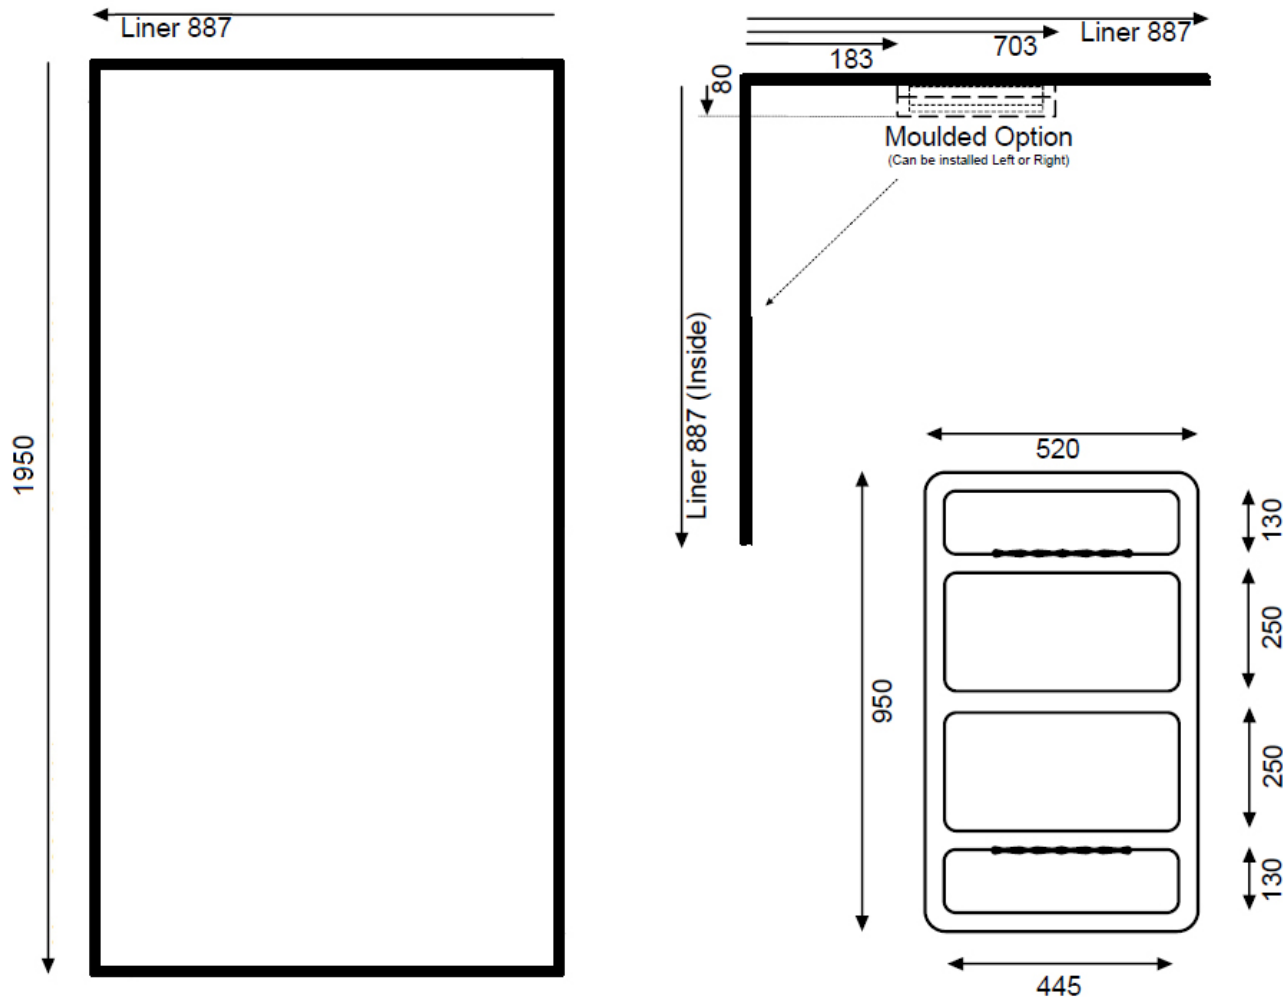

SHOWER LINER MOULDED WALL 900MM SQUARE

11325.02
\$429

ELEMENTi

Residential/Light
Commercial

Suitable for Residential/Light Commercial Use (Kitchens,
Bathrooms and Laundries in Motels, Hotels and
Retirement Villages)